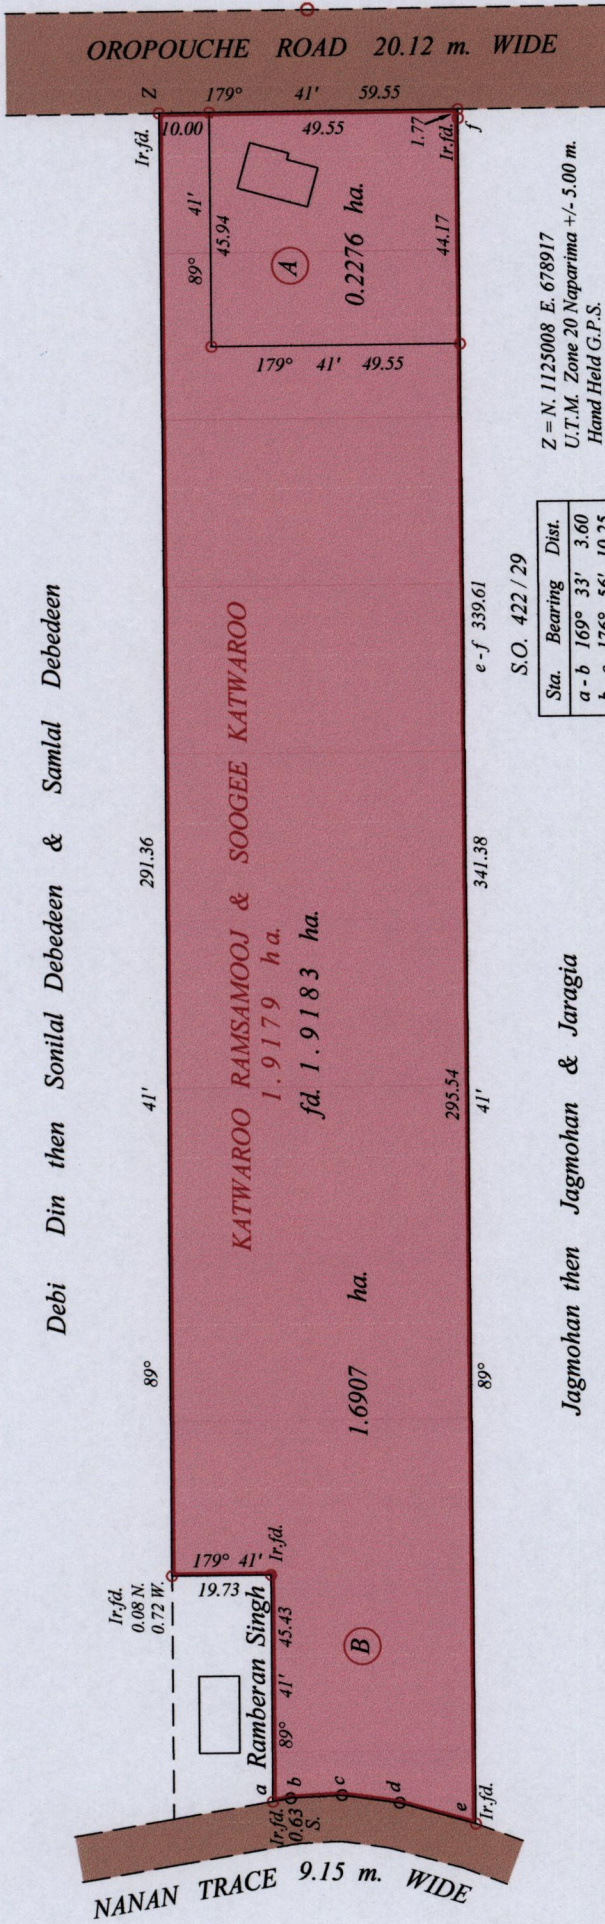

Ward of Moruga  
County of Victoria  
Cadastral Sheet G. 14 G. 64 D  
2/c & 2/d

R.P.O. Vol. 693 fol. 235  
C.T. Vol. 4534 fol. 19  
Bk. 637 fol. 364  
Bk. 1200 fol. 212

○ Denotes Iron Put Except  
Otherwise Stated

Approved .....  
Director of Surveys  
SCALE : 1:1500  
Distances are in metres  
PLAN of 2 Parcels of land coloured pink in the Ward of Moruga  
Containing together one point nine one eighty three hectares  
Surveyed by me, with due authority, in March 2013  
Certified Correct in accordance with Regulation 25 (1) of the Land Surveyors  
Regulation 1998