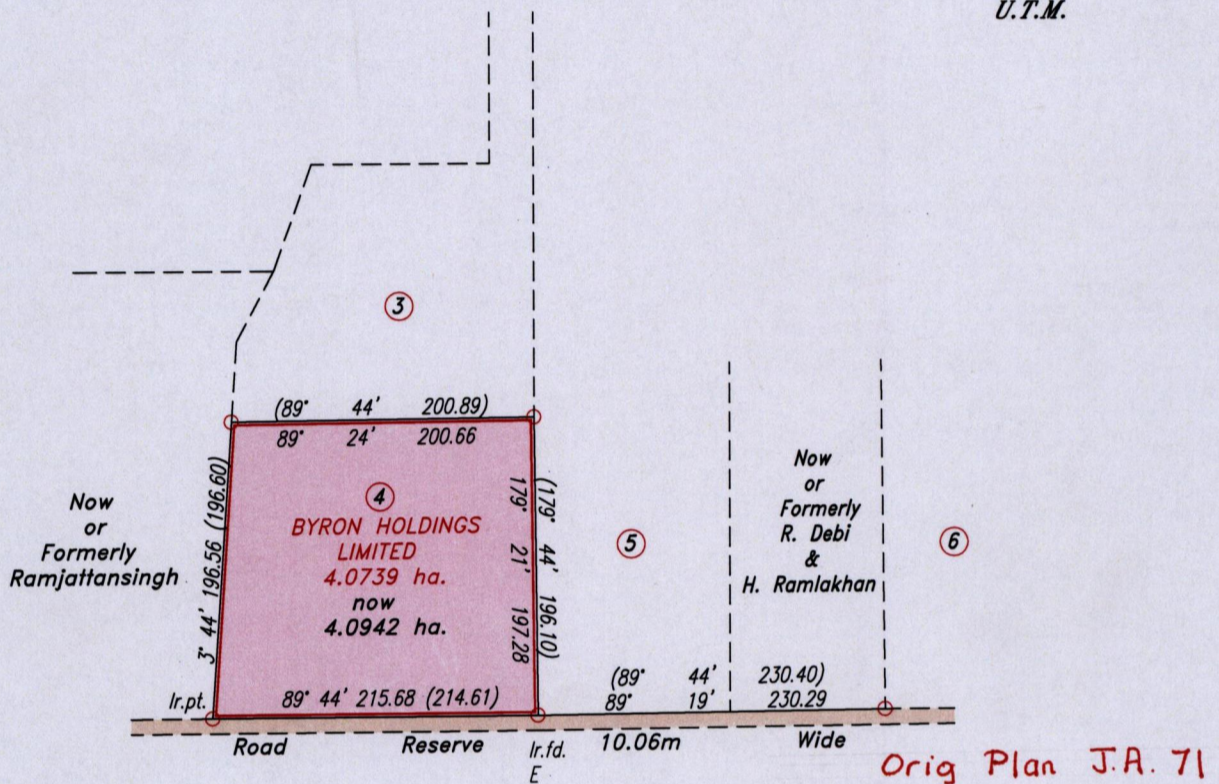

PROCESS ID # 76545  
RPO Vol. 237 Fol. 349  
CT. Vol. 3416 Fol. 165

Ward of Siparia  
County of St. Patrick  
Cadastral Sheet G.18.J., 73C  
3/a

Coordinates  
Ir.f.d. E : N 1118106  
E 668895  
Error Statement : ±4m  
Datum Definition : U.T.M. Zone 20 Naparima  
Source : Magellan Hand Held GPS

Parcel Address: Lot#4 Road Reserve Off,  
Morne Diablo Road,  
Siparia.

Approved.....  
Director of Surveys 21/1/14

SCALE 1:5000

○ Denotes Iron found except otherwise stated.

Note: Bearings are U.T.M. grid based on solar observations. Distances are in metres.

Plan of a Parcel of land coloured pink in the Ward of Siparia

Containing four point zero nine four two hectares.

Surveyed by me, with due authority, in May 2013

Certified correct in accordance with Regulation 25 (1) of the Land Surveyors Regulations 1998.