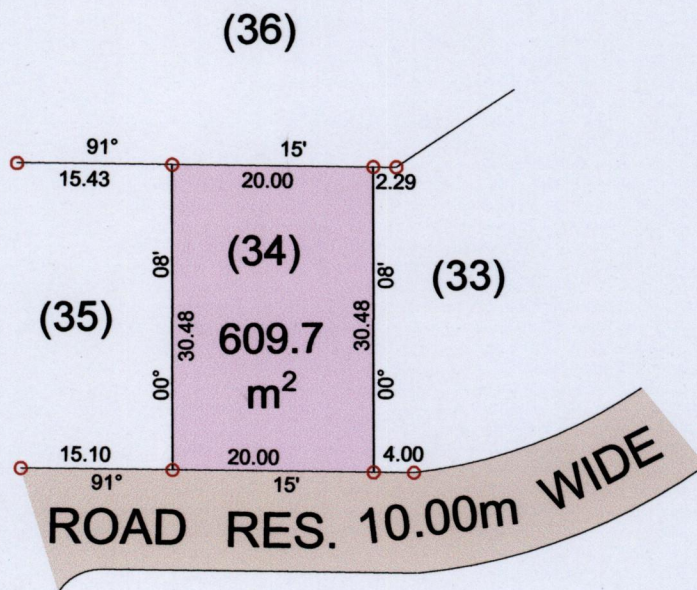

1564

1333

1C

Cadastral Sheet 2/d 1.12.N.

Ward of Tobago.

Parish of St. David.

Process ID# 111425

SCALE 1:750  
Distances are in METRES

○ Denotes Iron put unless otherwise stated  
Bearings are Cassini Grid based on Solar observations

PLAN of a Parcel of land coloured pink in the Ward of Tobago.  
Containing six hundred and nine point seven square metres.  
Surveyed by me, with due authority, in Sep. 2013 for  
Certified correct in accordance with Regulation 25 (1) of the  
Land Surveyors' Regulations 1998,