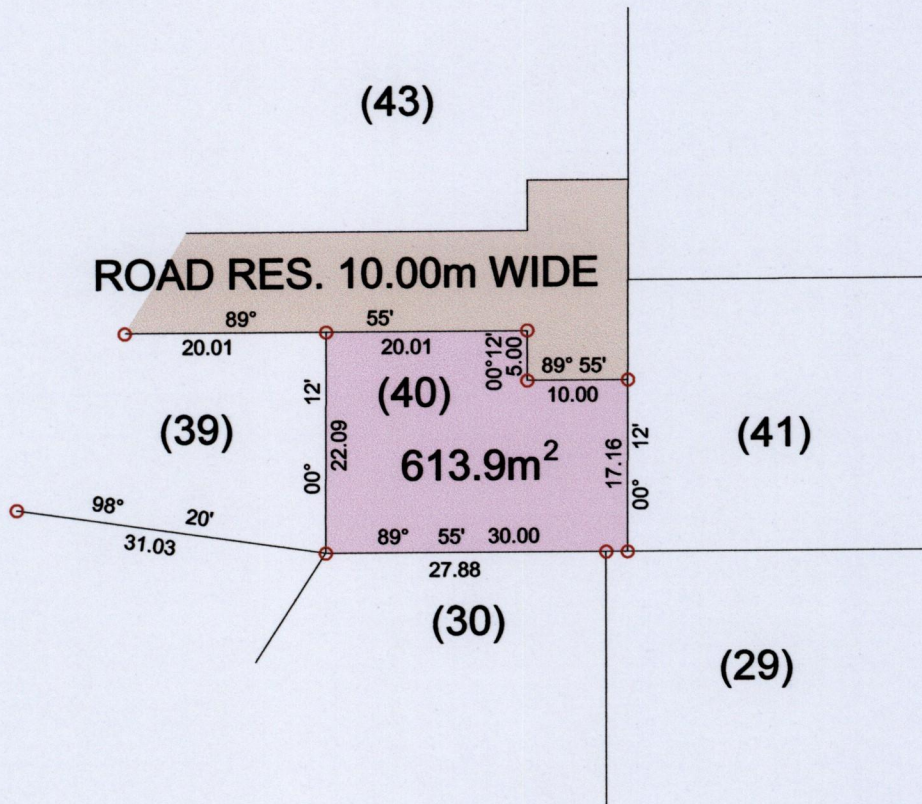

1564

1837

1C

Cadastral Sheet 2/d 1.12.N.

Ward of Tobago.

Parish of St. David.

Process ID# 111423

SCALE 1:750  
Distances are in METRES

○ Denotes Iron put unless otherwise stated  
Bearings are Cassini Grid based on Solar observations

PLAN of a Parcel of land coloured pink in the Ward of Tobago.  
Containing six hundred and thirteen point nine square metres.  
Surveyed by me, with due authority, in Sep. 2013 for  
Certified correct in accordance with Regulation 25 (1) of the  
Land Surveyors' Regulations 1998,