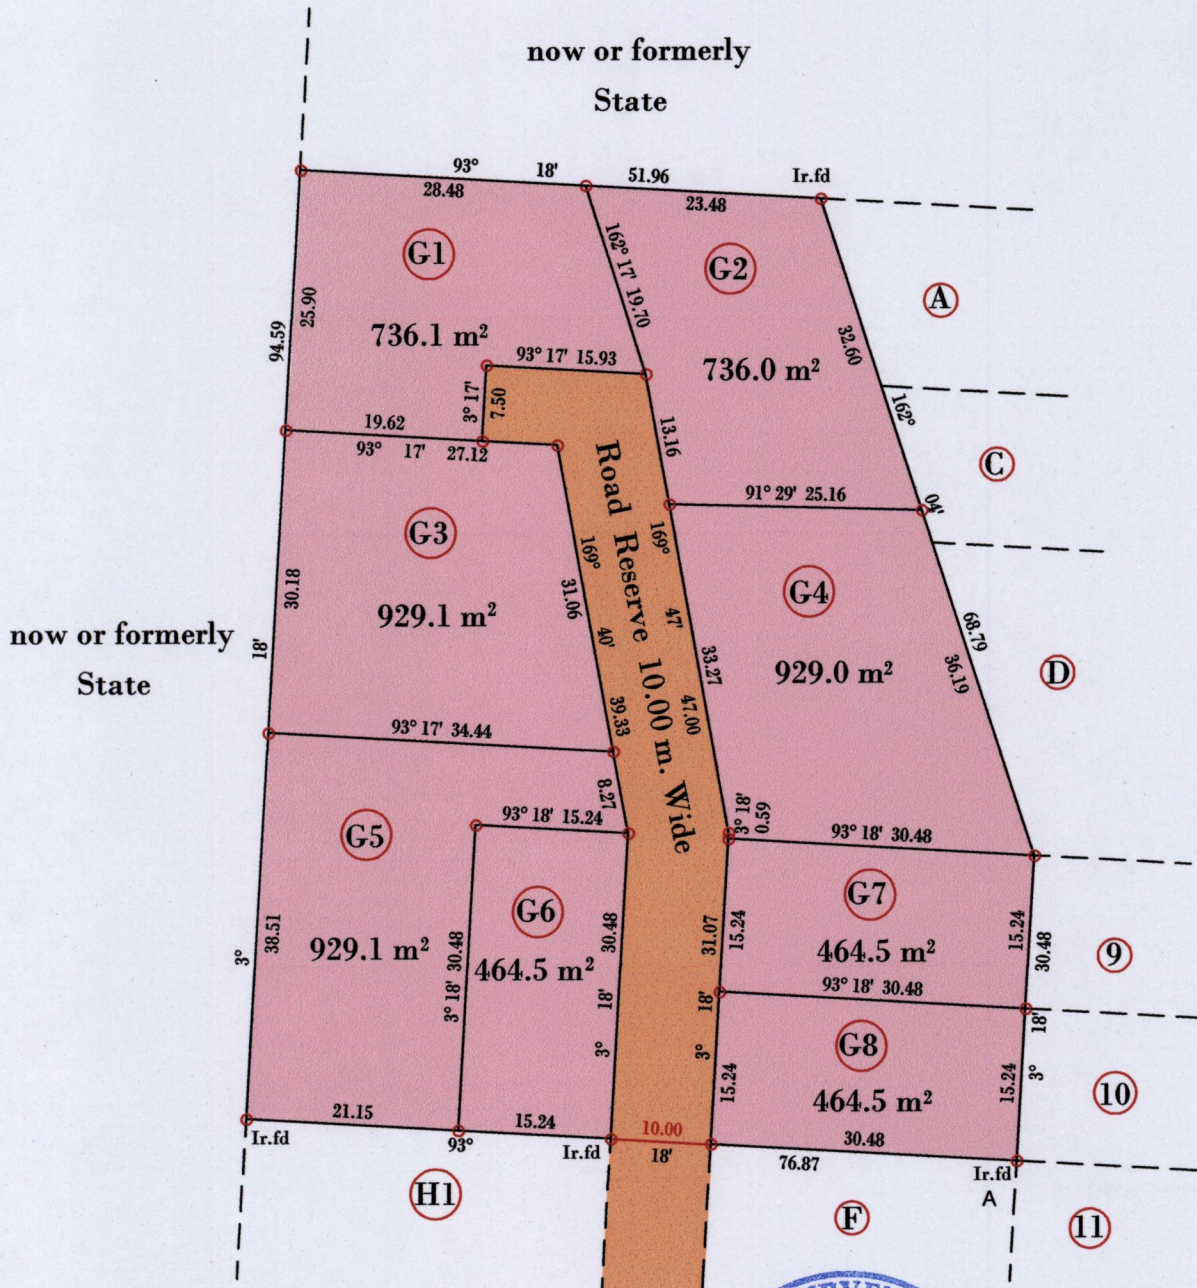

DE:201400534706

1558

Ward of Naparima

County of Victoria

Cadastral Sheet G 8 P, 63 C
4/d

1000

Process LD # 109332

Cottage Road,
Lower Barrackpore.

A = N 1129373
E 0673199

Note: U.T.M Naparima 20 (GPS +/- 5.0m)

Vide Bk. 1070 Fol. 141

o Denotes Iron put except stated otherwise.

SCALE : 1:750

Note: Bearings are U.T.M. grid based on solar observations

Distances are in metres

PLAN of 8 Parcels of land coloured pink in the Ward of Naparima
 Containing together five thousand six hundred and fifty two point eight square metres
 Surveyed by me, with due authority, in March 2015 for Nishan & Sharon Dubar
 Certified correct in accordance with Regulation 25 (1) of the Land Surveyors Regulations 1998.

Sugjage Reemaul

Entered on ... Trinidad & Tobago Land Surveyor ... 2015

109332