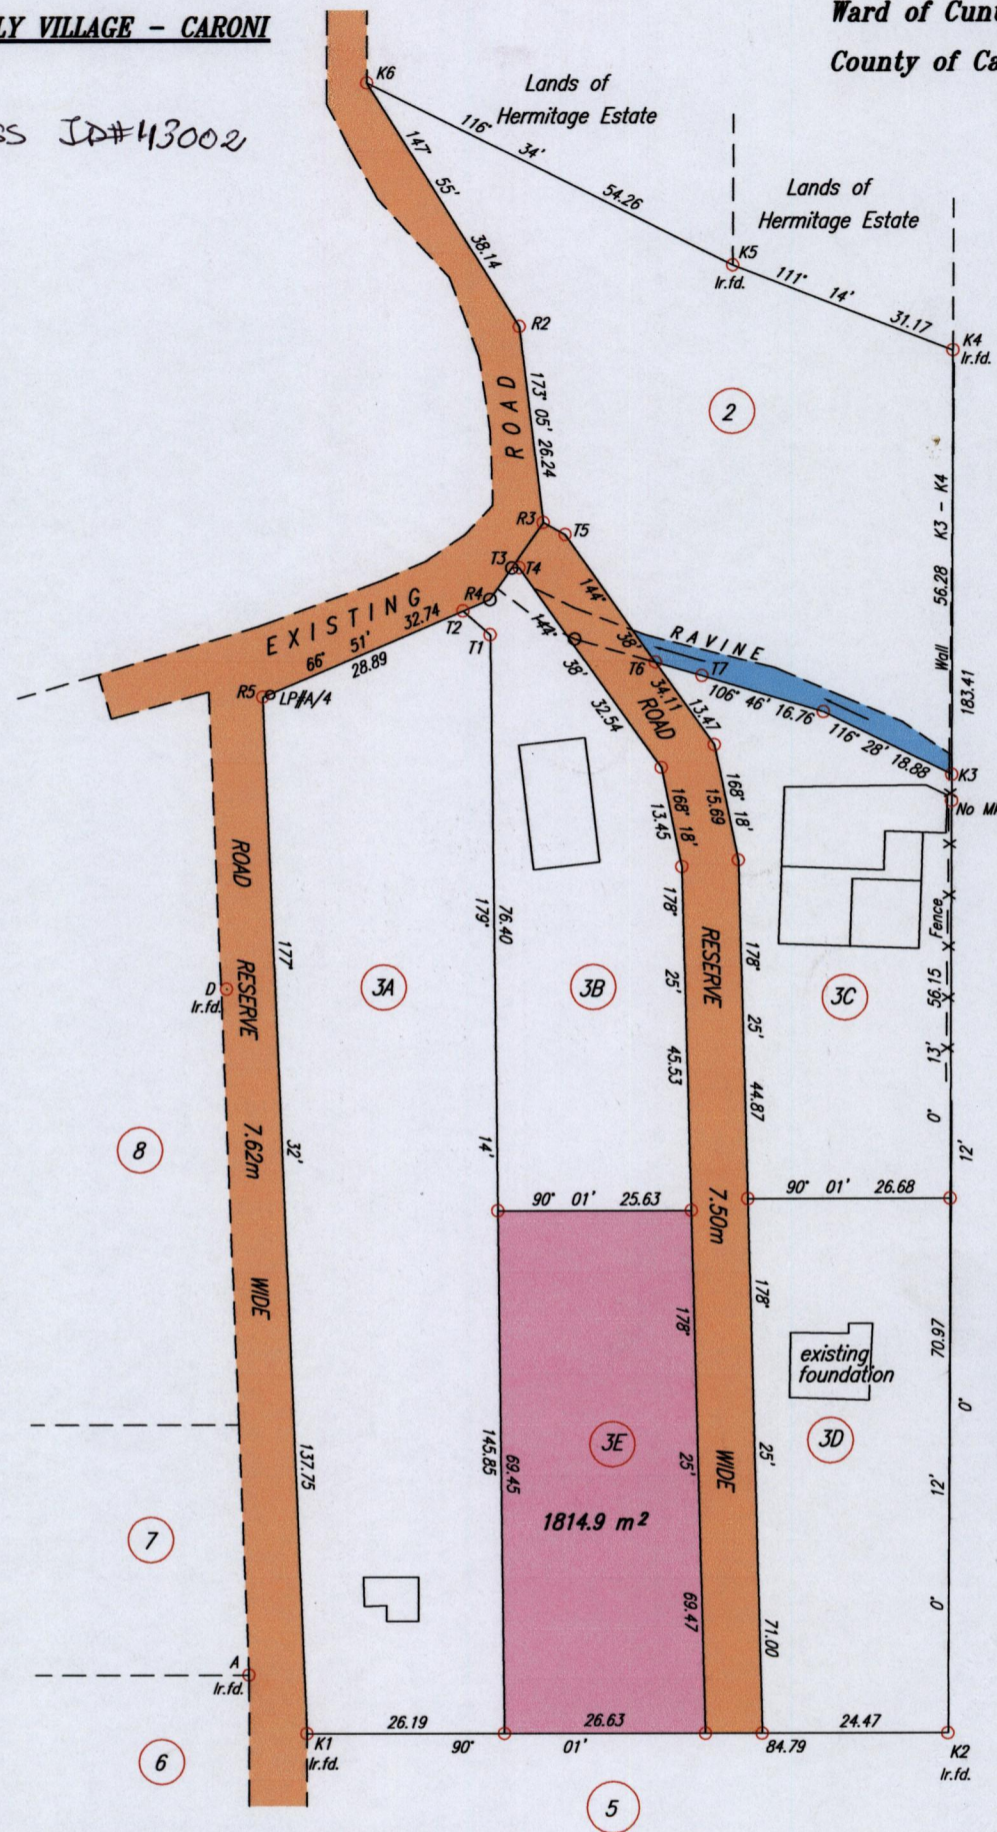

1546

1183

KELLY VILLAGE - CARONI

Ward of Cunupia
County of Caroni

Process ID#43002

Coordinates of A (Ir. fd.): 0679716mE, 1170346mN
 UTM 20 WGS 84 (+/- 5m)
 G.P.S. Direct Observation using handheld GPS

SCALE 1:1000

Distances are in METRES

- Denotes Iron put except where otherwise stated
- Bearings are Cassini Grid based on Solar Observations

PLAN of a Parcel of land coloured pink in the Ward of Cunupia
 Containing one thousand eight hundred and fourteen point nine square metres
 Surveyed by me, with due authority, on the 27th March and 30th June 2011 for Leelawtie Inboi
 In accordance with Regulation 25 (1) of The Land Surveyors Regulations 1998,
 I certify that this plan is correct.