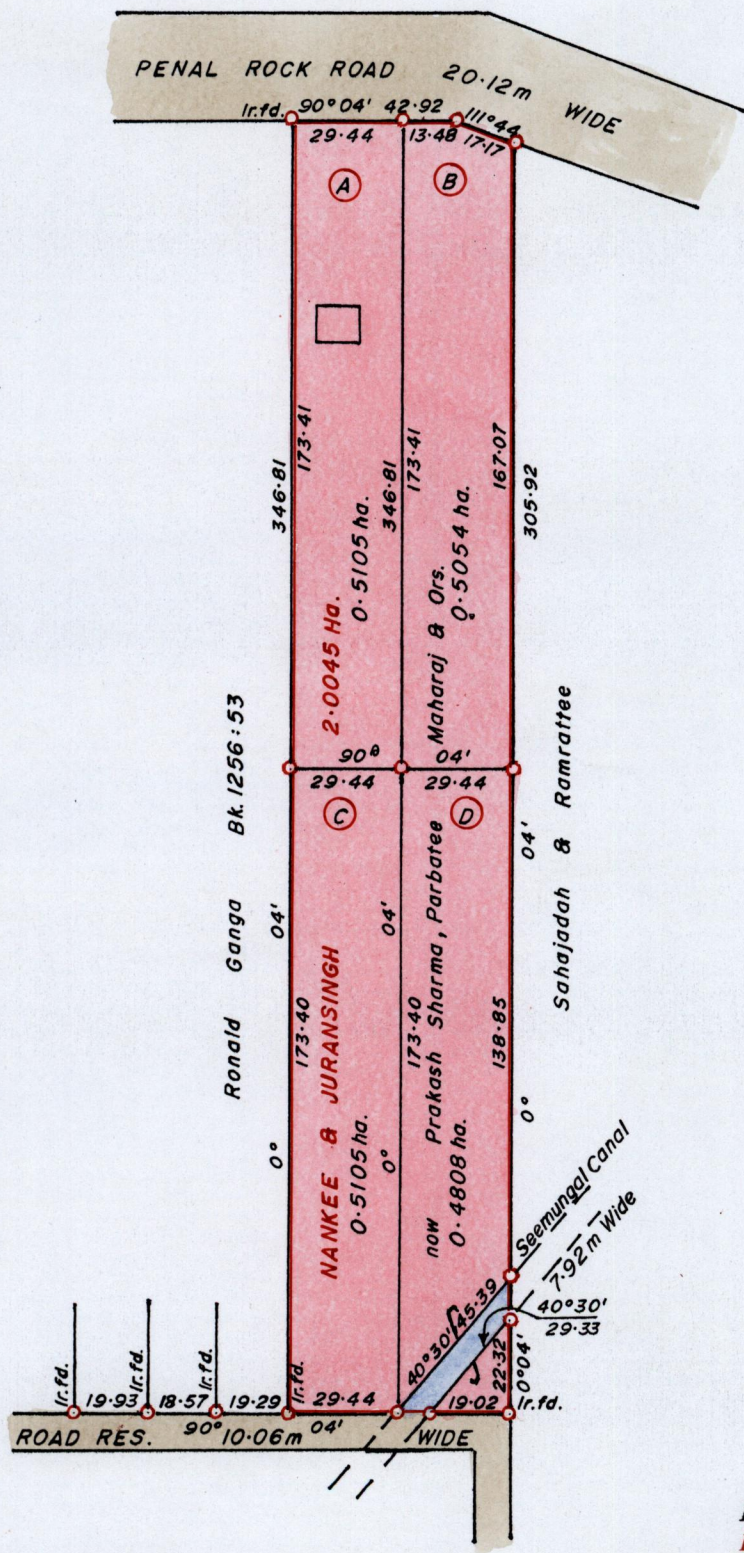

1427

183

R.P.O Vol. 124 Fol. 53
C.T. Vol. 863 Fol. 217

Ward of Siparia.
County of St. Patrick.
Cadastral Sheet G.18.C. 73C
1/d

1427/18

Bk. 753 : 252
Resmd. 0.0329 ha.
Resmd. 0.0051 ha.
SCALE 1 : 2000.

Distances are in METRES
Denotes Iron Put except otherwise stated
Bearings are Cassini Grid based on Solar Observations.

Approved: *[Signature]*
Director of Surveys.
2008-9-11

PLAN of 4 Parcels of land coloured in PINK in the Ward of Siparia.
Containing together two point zero zero seven two hectares.
Surveyed by me, with due authority, in May 2007.
In accordance with Reg. 25(1) of the Land Surveyors' Regulations 1998,
I certify that this plan is correct.