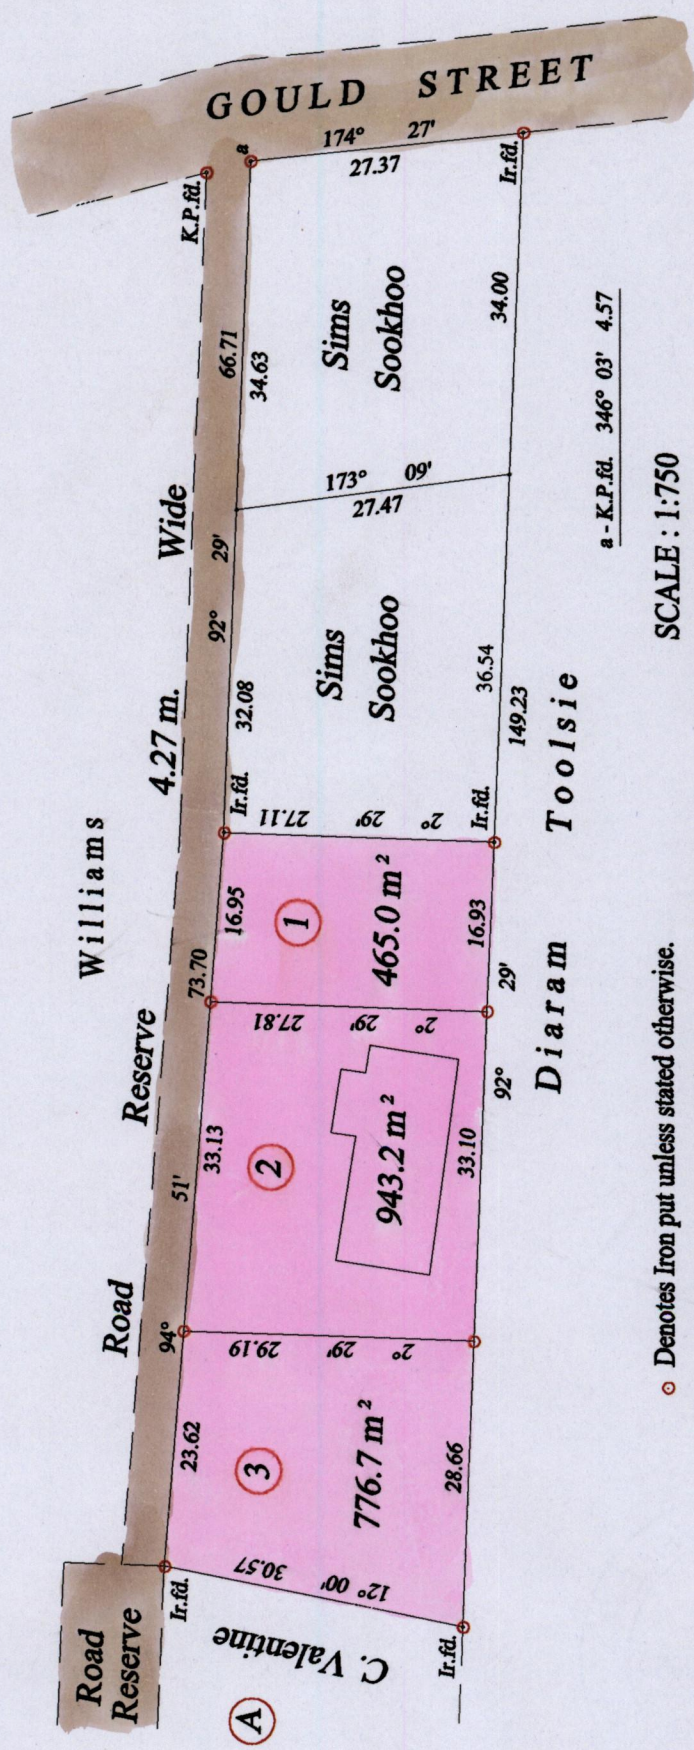

1334

Ward of Guayaguayare
County of Mayaro
Cadastral Sheet (H.5.I.) 56.E
2/d

located
(42)

Process SD# 77103

SCALE : 1:750

o Denotes Iron put unless stated otherwise.

Note: Bearings are cassini grid based on solar observations Distances are in metres

PLAN of 3 Parcels of land coloured pink in the Ward of Guayaguayare

Containing together two thousand one hundred and eighty four point nine square metres

Surveyed by me, with due authority, in February 2005 for C. Valentine