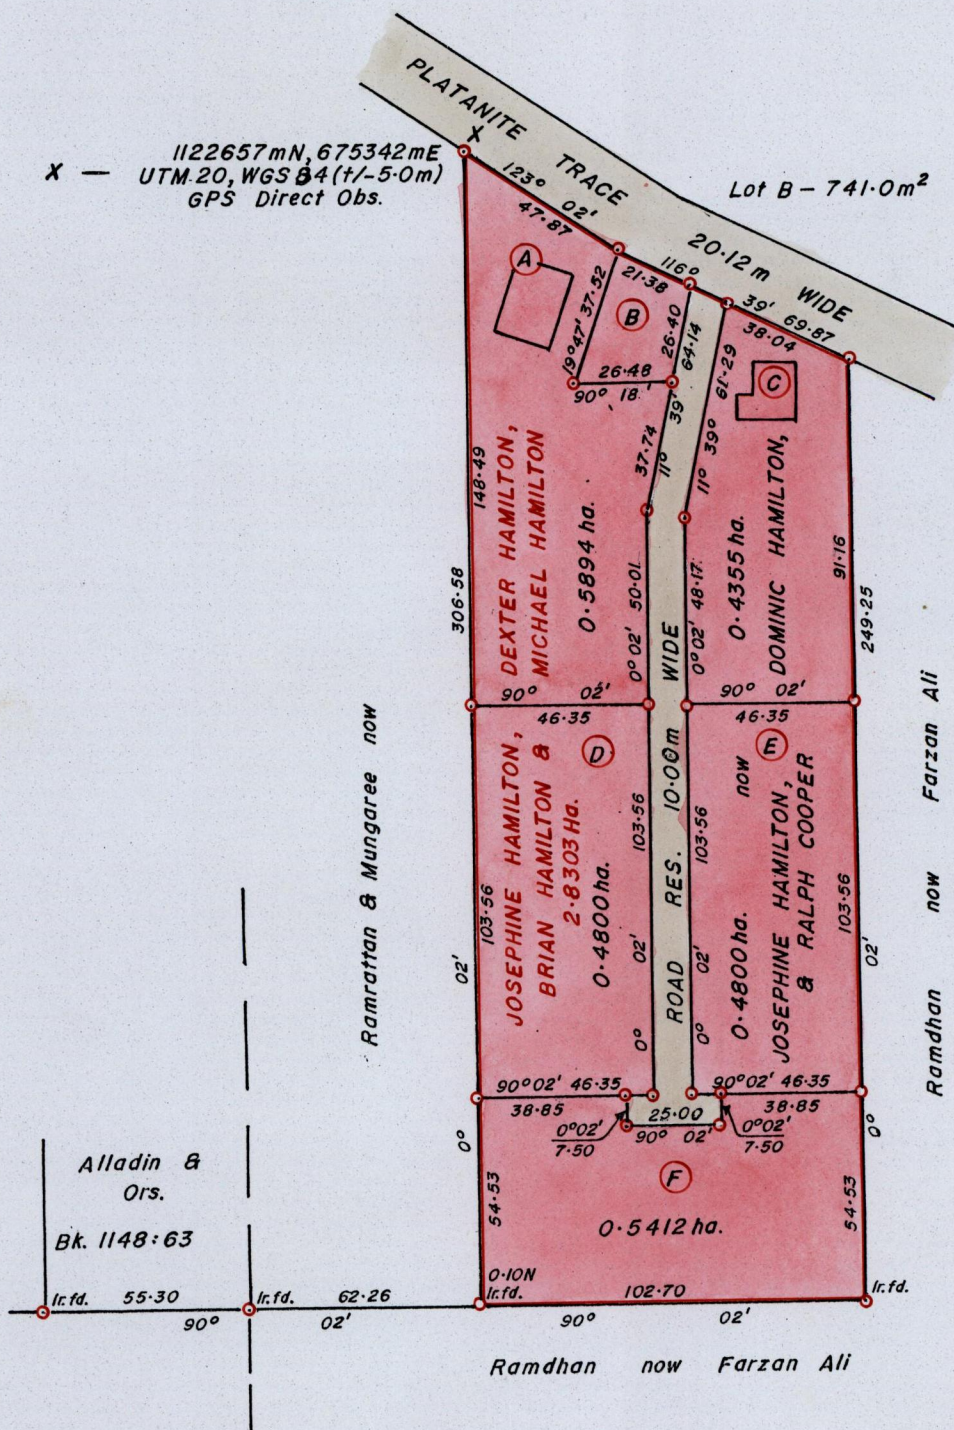

1333

96

R.P.O Vol. 593 Fol. 233
C.T. Vol. 2813 Fol. 449

Ward of Siparia.
County of St. Patrick.
Cadastral Sheet G.14.M. 64D

3/c

Bk. 568 : 139

SCALE 1 : 2000.

Distances are in METRES

o Denotes Iron Put except otherwise stated

Bearings are Cassini Grid based on Solar Observations.

Approved *[Signature]*
Director of Surveys. 2010.3.15

**PLAN of 6 Parcels of land coloured in PINK in the Ward of Siparia.
Containing together two point six zero zero two hectares.
Surveyed by me, with due authority, in March 2008.
In accordance with Reg. 25(1) of the Land Surveyors' Regulations 1998,
I certify that this plan is correct.**