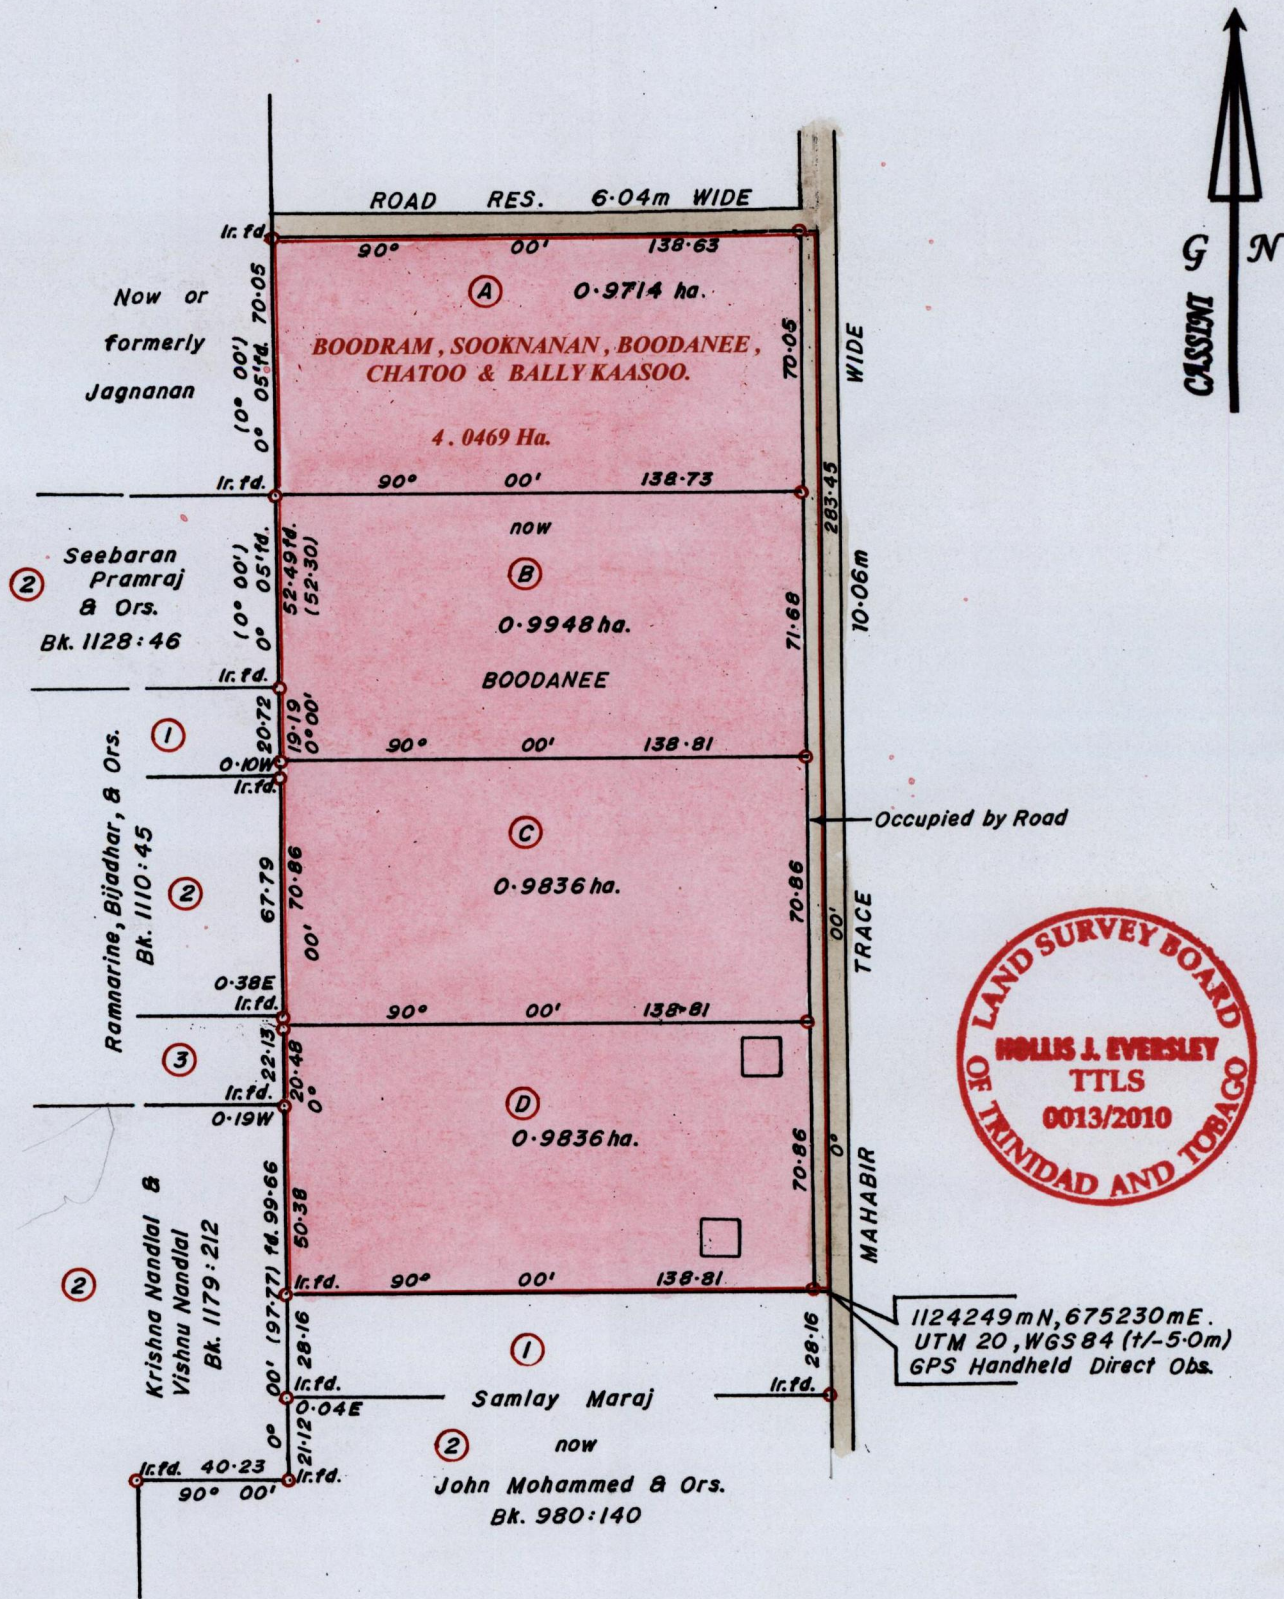

R.P.O Vol. 436 Fol. 429  
C.T. Vol. 1539 Fol. 409

Ward of Siparia.  
County of St. Patrick.  
Cadastral Sheet G.14.I. 64D  
3/a

Unregistered Subdivision

Bk. 431 : 172.

SCALE 1 : 2000.

Distances are in METRES

o Denotes Iron Put except otherwise stated  
Bearings are Cassini Grid based on Solar Observations.

Approved: *[Signature]*  
Director of Surveys. 2010.5.20

**PLAN of 4 Parcels of land coloured in PINK in the Ward of Siparia.  
Containing together three point nine three three four hectares.  
Surveyed by me, with due authority, in November 2008.  
In accordance with Reg. 25(1) of the Land Surveyors' Regulations 1998,  
I certify that this plan is correct.**