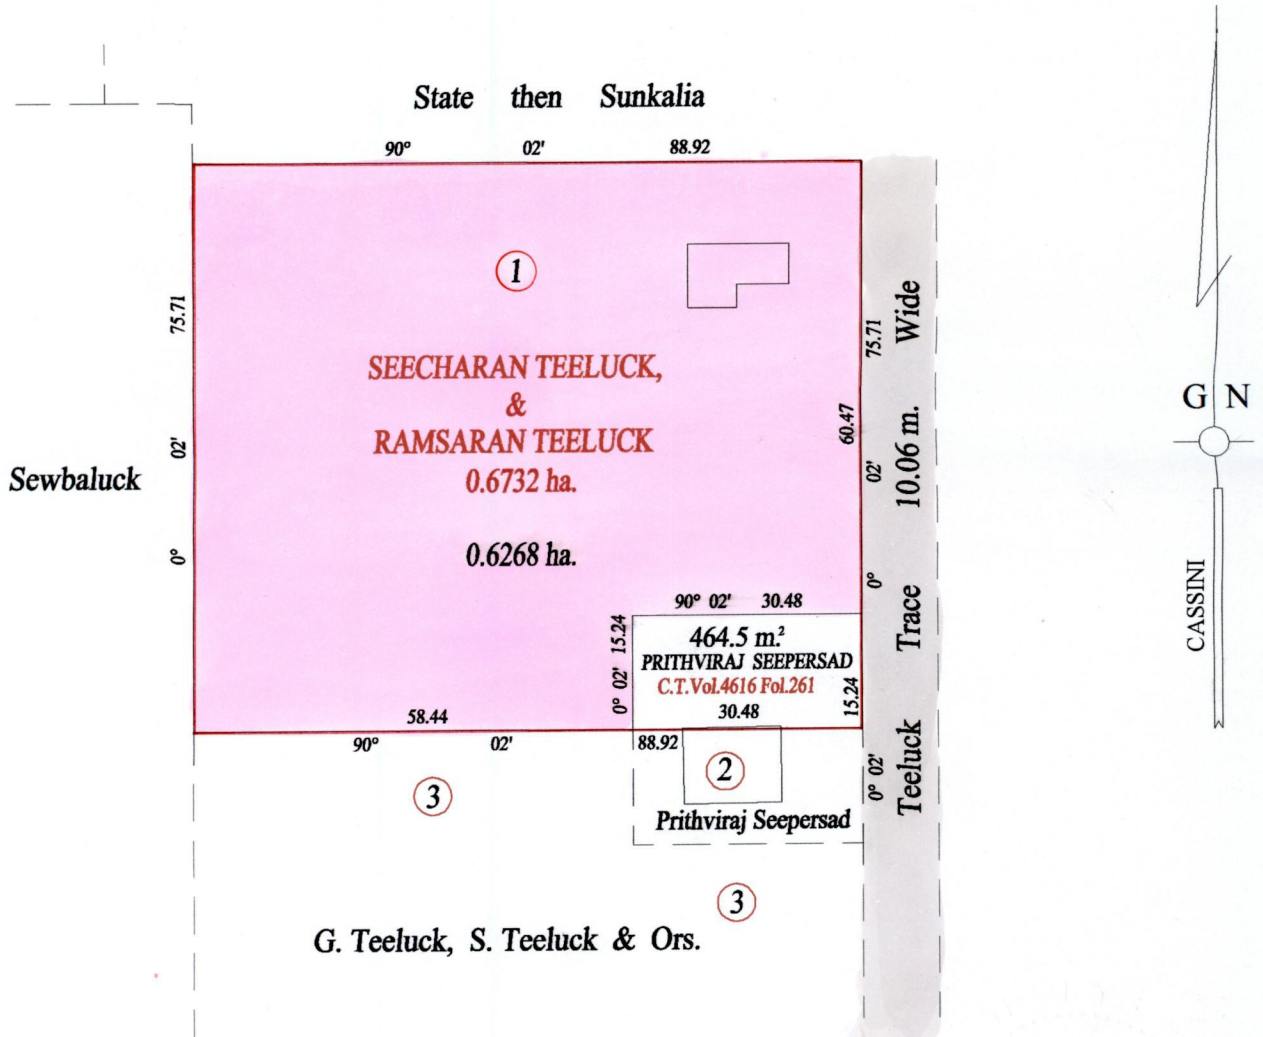

Process ~~Id#~~ 81116 REMAINING PORTION

R.P.O. Vol. 156 Fol. 337

C.T. Vol. 3926 Fol. 453

Ward of Siparia

County of St. Patrick

Cadastral Sheet (G.18.C) 73.C

1/b

VOL. 4776 FOL. 243

Vide Bk. 1238 fol. 85

Approved *[Signature]*
Director of Surveys
2005.11.22

SCALE : 1:1000

Note: Bearings are cassini grid based on solar observations

Distances are in metres

This is a true copy of a diagram of zero point six seven three two hectare, originally transferred to SEECHARAN TEELUCK & RAMSARAN TEELUCK, shewing a portion coloured pink and containing zero point six two six eight hectare being the remainder after one (1) previous transfer of another portion of the land.