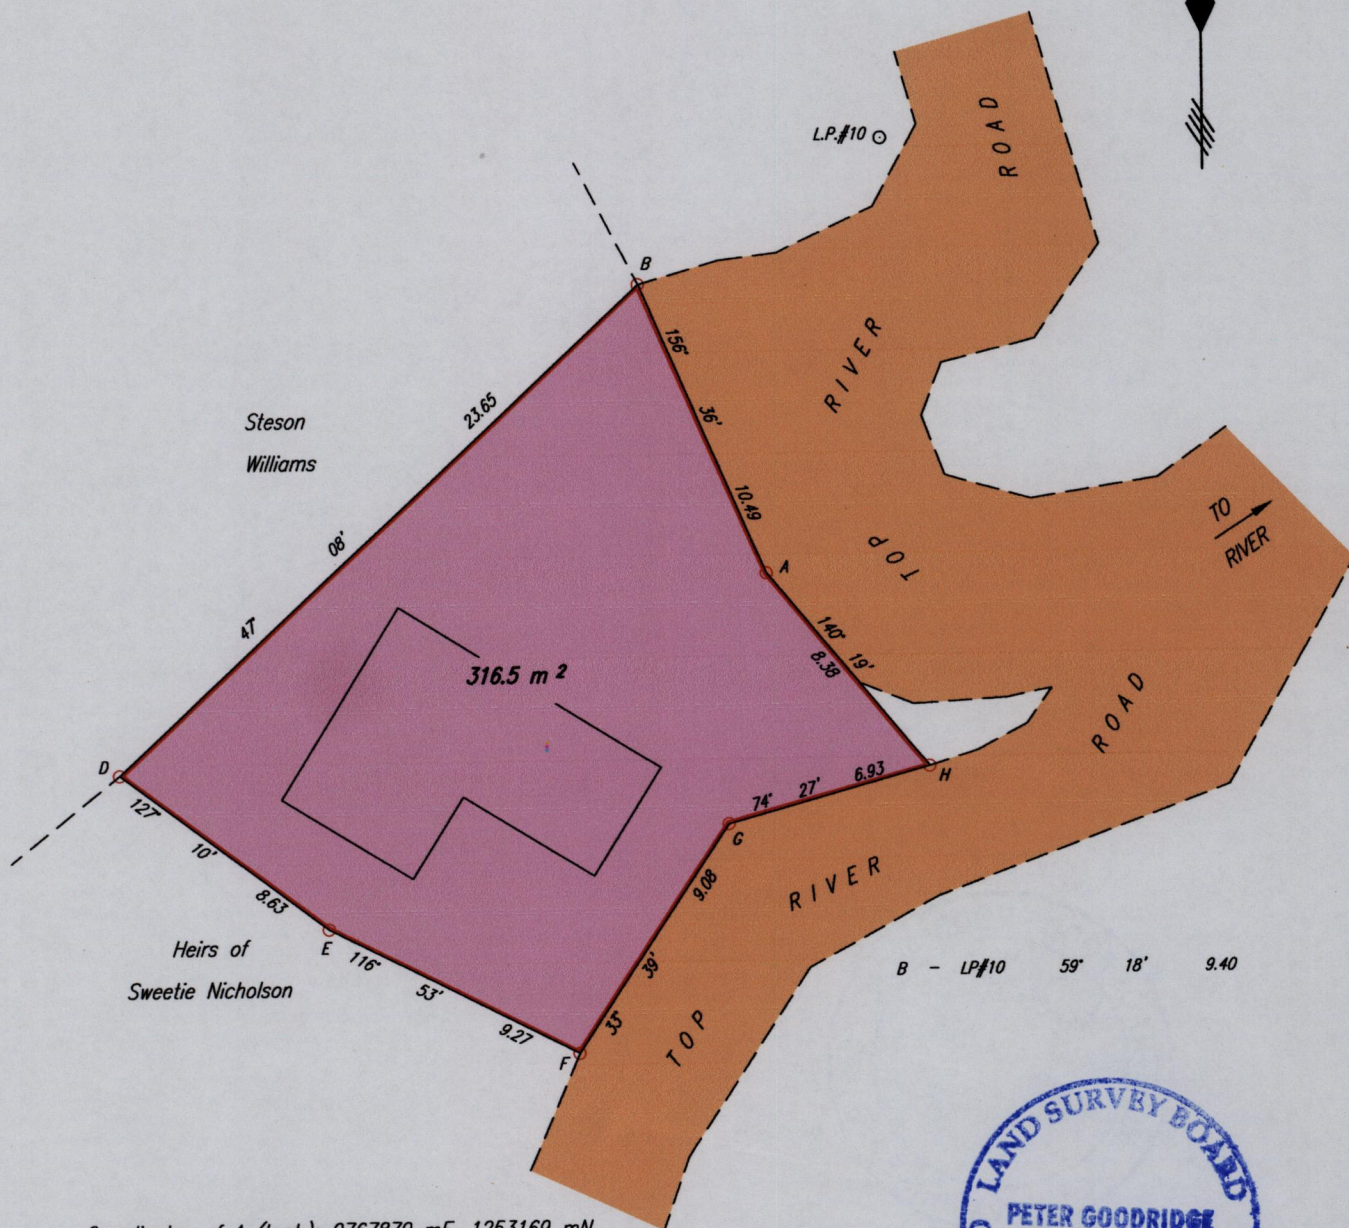

1300

1300/173

173

Cadastral Sheet I.10.C

Ward of Tobago

Parish of St. John

To be brought under the provisions of the Real Property Ordinance

CHARLOTTEVILLE

Coordinates of A (lr.pt.): 0767879 mE, 1253169 mN
U.T.M. 20 WGS 84 (+/- 4.00m)
G.P.S Direct Observation using Garmin handheld receiver

Approved . . . *[Signature]*
Director of Surveys 10/11/14

SCALE 1:250

Distances are in METRES

- Denotes Iron put except where otherwise stated
- Bearings are Cassini Grid based on Solar Observations

PLAN of a Parcel of land coloured pink in the Ward of Tobago
Containing three hundred and sixteen point five square metres
Surveyed by me, with due authority, on 29th January 2013 for Sheen Fulton Caesar
Certified Correct in accordance with Regulation 25 (1) of The Land Surveyors' Regulations 1998,