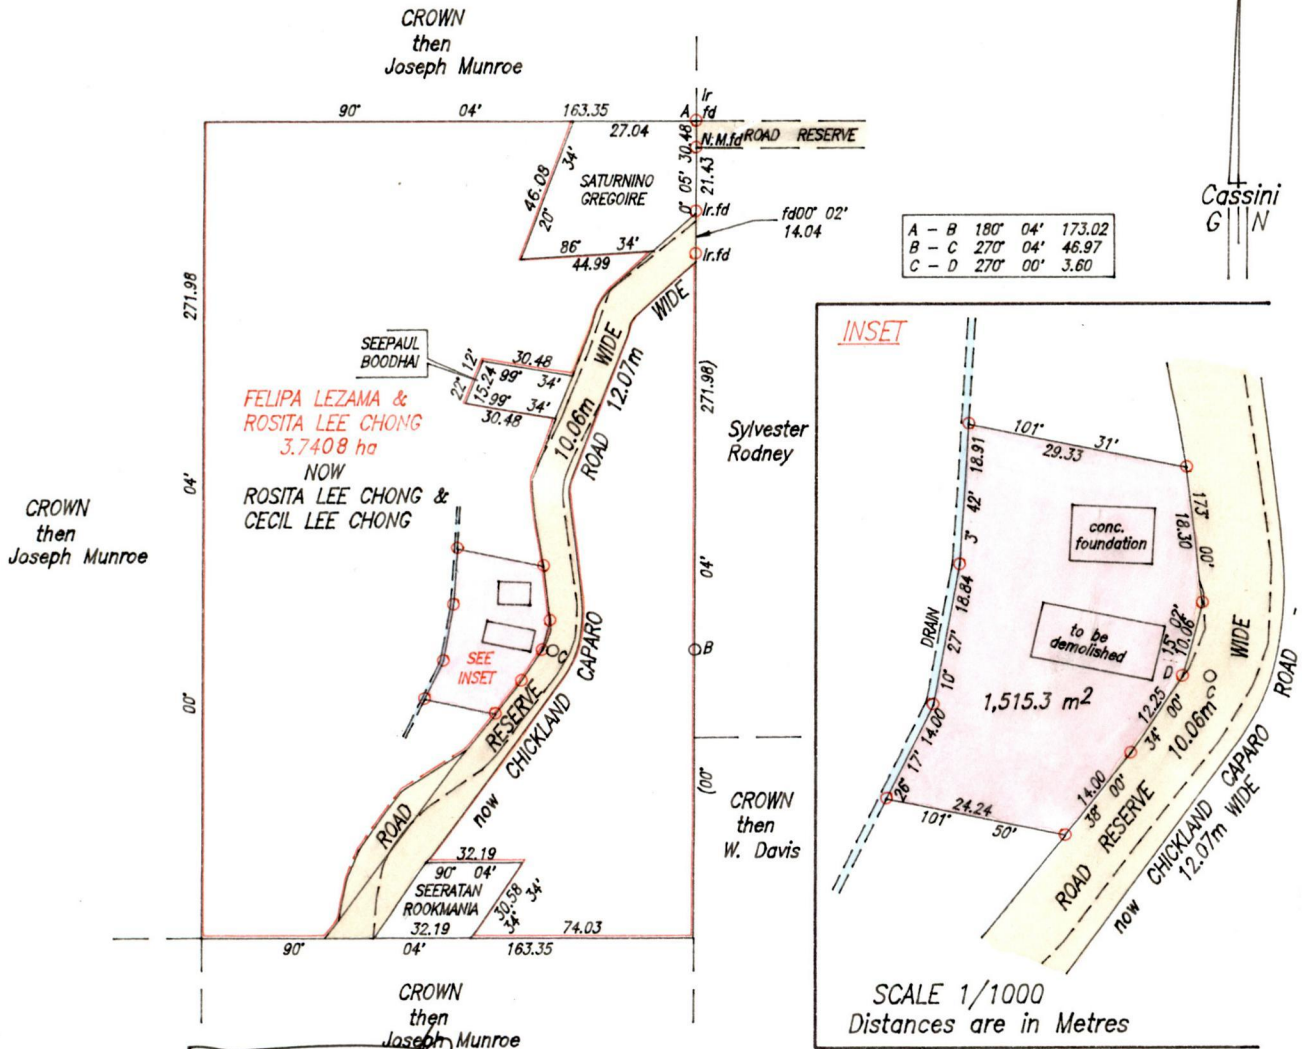

Approved. *[Signature]*
 Director of Surveys 99.3.4

Denotes Iron put except otherwise stated
 Bearings are based on Solar Observations

SCALE 1/2500
 Distances are in Metres

PLAN of a Parcel of land coloured pink in the Ward of Chaguanas & Montserrat
 Containing one thousand five hundred and fifteen point three square metres
 Surveyed by me, with due authority, in August 18th.1997
 I certify that I have complied with rule 76 under section 14(2)(d) of the
 Land Surveyor's Ordinance 1952, and that this plan is correct.