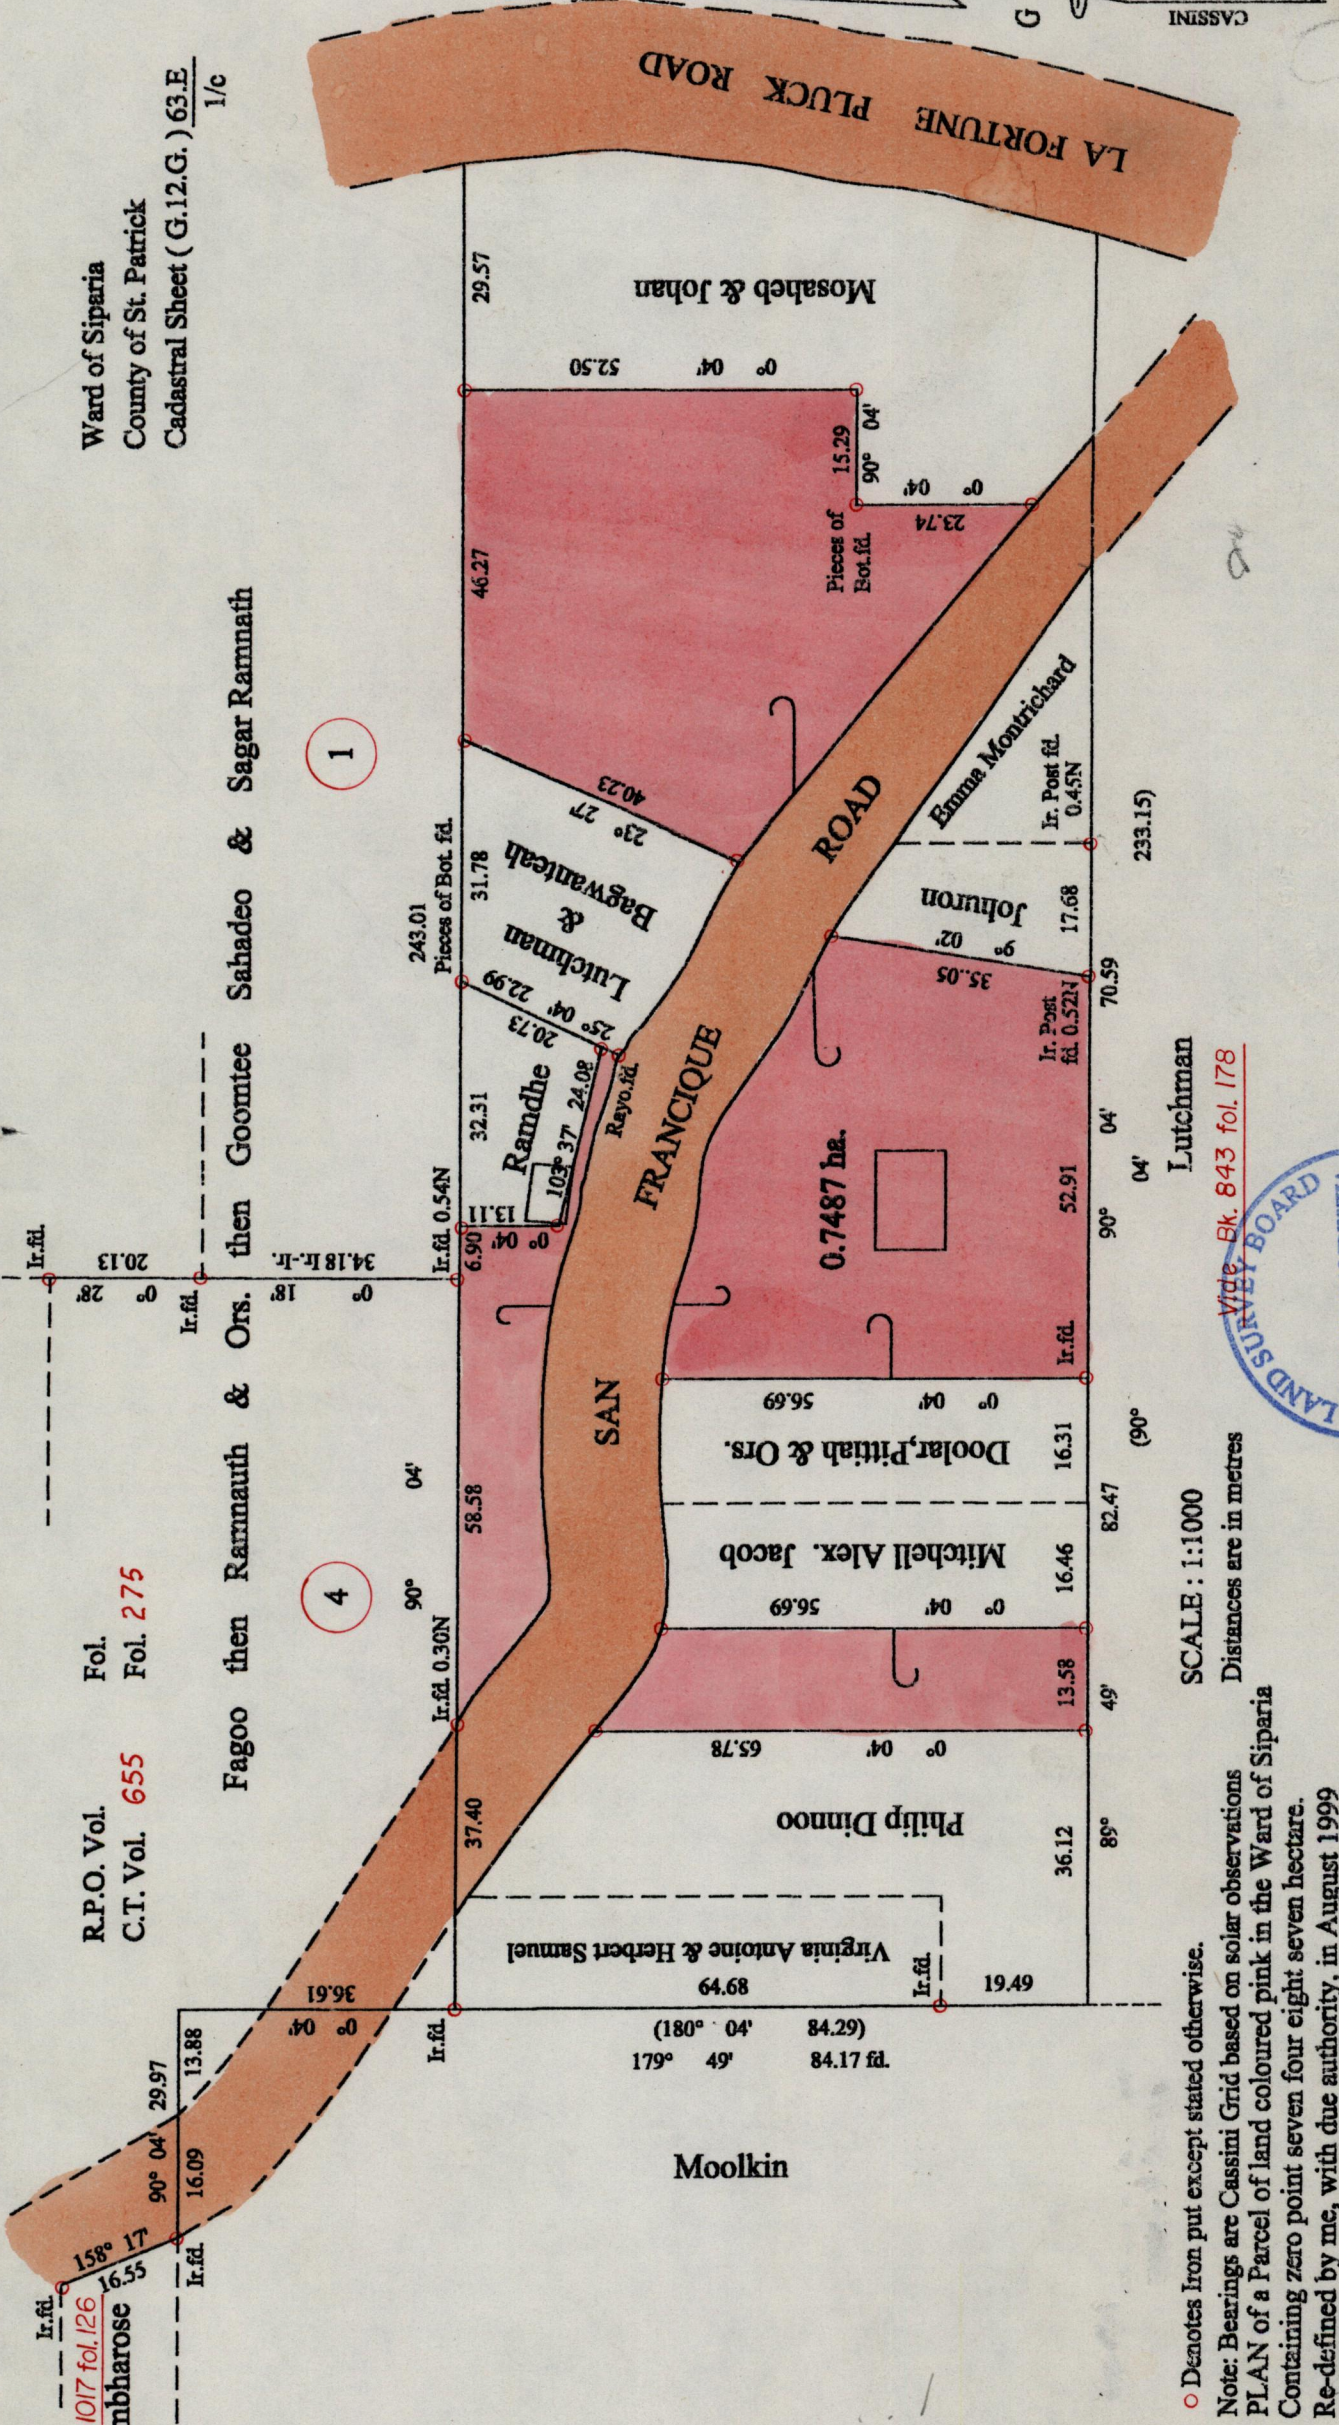

Ward of Siparia  
County of St. Patrick  
Cadastral Sheet (G.12.G.) 63.E  
1/c

R.P.O. Vol. Fol.  
C.T. Vol. 655 Fol. 275

Fagoo then Ramnauth & Ors. then Goontee Sahadeo & Sagar Ramnath

1

4

SCALE : 1:1000

Distances are in metres

Vide Bk. 843 fol. 178

Lutchman

○ Denotes Iron put except stated otherwise.  
 Note: Bearings are Cassini Grid based on solar observations  
 PLAN of a Parcel of land coloured pink in the Ward of Siparia  
 Containing zero point seven four eight seven hectares.  
 Re-defined by me, with due authority, in August 1999  
 In accordance with Rule 25 (1) of the Land Surveyors' Regulation 1998,  
 I certify that this plan is correct.

Checked by: *J.A.C.* .....  
 Entered on: 635, ..... Land Surveyor, Trinidad. 30.09.1999.  
 Date 14-09-00

Rec'd. 99/10/01

1236

75